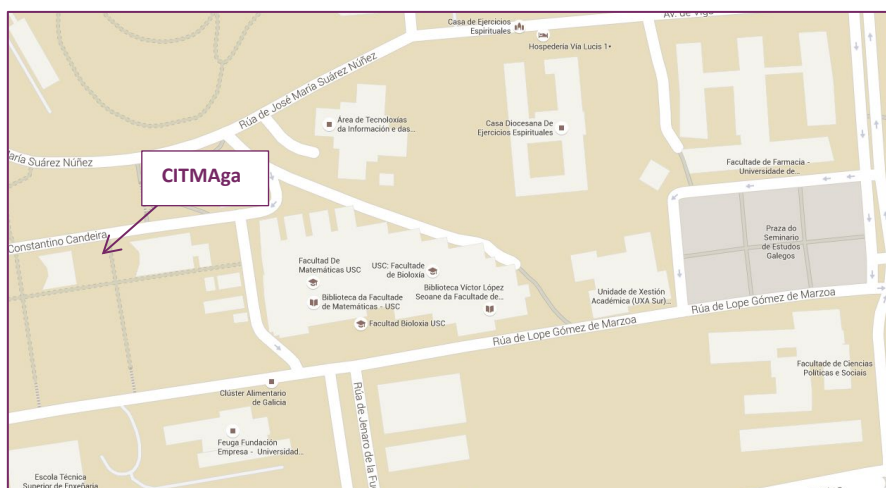

INTRUCTIONS

Central headquarter CITMaga

Address: Instituto de Investigacións Tecnolóxicas, planta -1. Rúa de Constantino Candeira S/N.Campus Vida. Santiago de Compostela

Google maps: <https://goo.gl/maps/V57mpXPAYiKN2yUf9>

Telephone: +34 8818 16023, 8818 16024, 8818 13357

Parking lot: There is a free area to park outside, but it is difficult to have availability.

Exterior view of the building:

Location map:

Galician Center for Mathematical Research and Technology