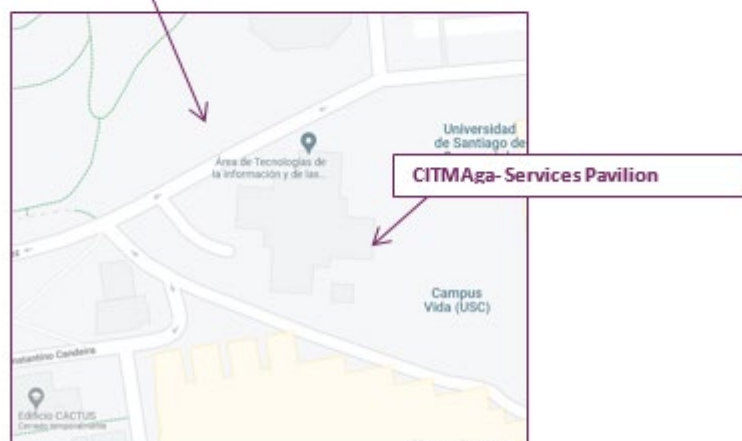

Location map:

Galician Center for Mathematical Research and Technology

www.citmaga.gal

Edif. Instituto Investigaciones Tecnológicas, floor -1

Street: Constantino Candeira s/n.

15782 Campus Vida / Santiago de Compostela.

citmaga@citmaga.gal | Phone.: +34 881 813 357